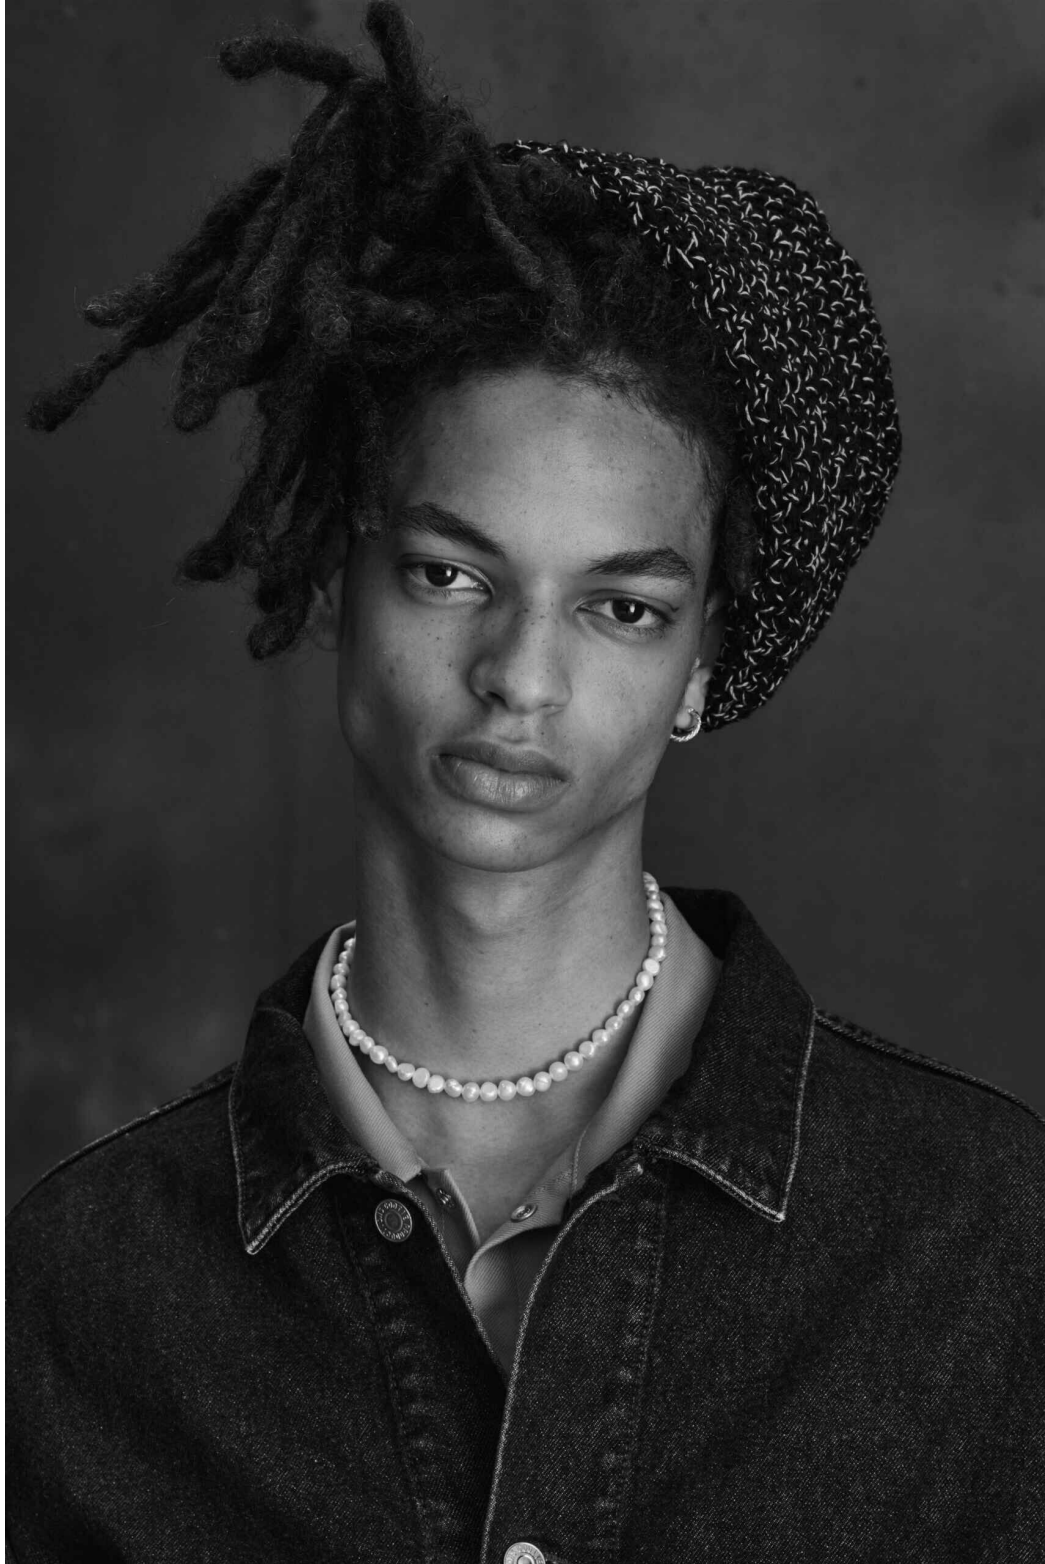

AFEE KASSE

height 6'1" · bust 35.5" · waist 27.5" · hips 35.5" · suit 48
shoes size 42 EU/11 US/7.5 UK · hair dark brown · eyes brown

AFEE KASSE

height 6'1" · bust 35.5" · waist 27.5" · hips 35.5" · suit 48
shoes size 42 EU/11 US/7.5 UK · hair dark brown · eyes brown

MGM
MODELS

MGM
MODELS

AFEE KASSE

height 6'1" · bust 35.5" · waist 27.5" · hips 35.5" · suit 48
shoes size 42 EU/11 US/7.5 UK · hair dark brown · eyes brown

AFEE KASSE

height 6'1" · bust 35.5" · waist 27.5" · hips 35.5" · suit 48
shoes size 42 EU/11 US/7.5 UK · hair dark brown · eyes brown